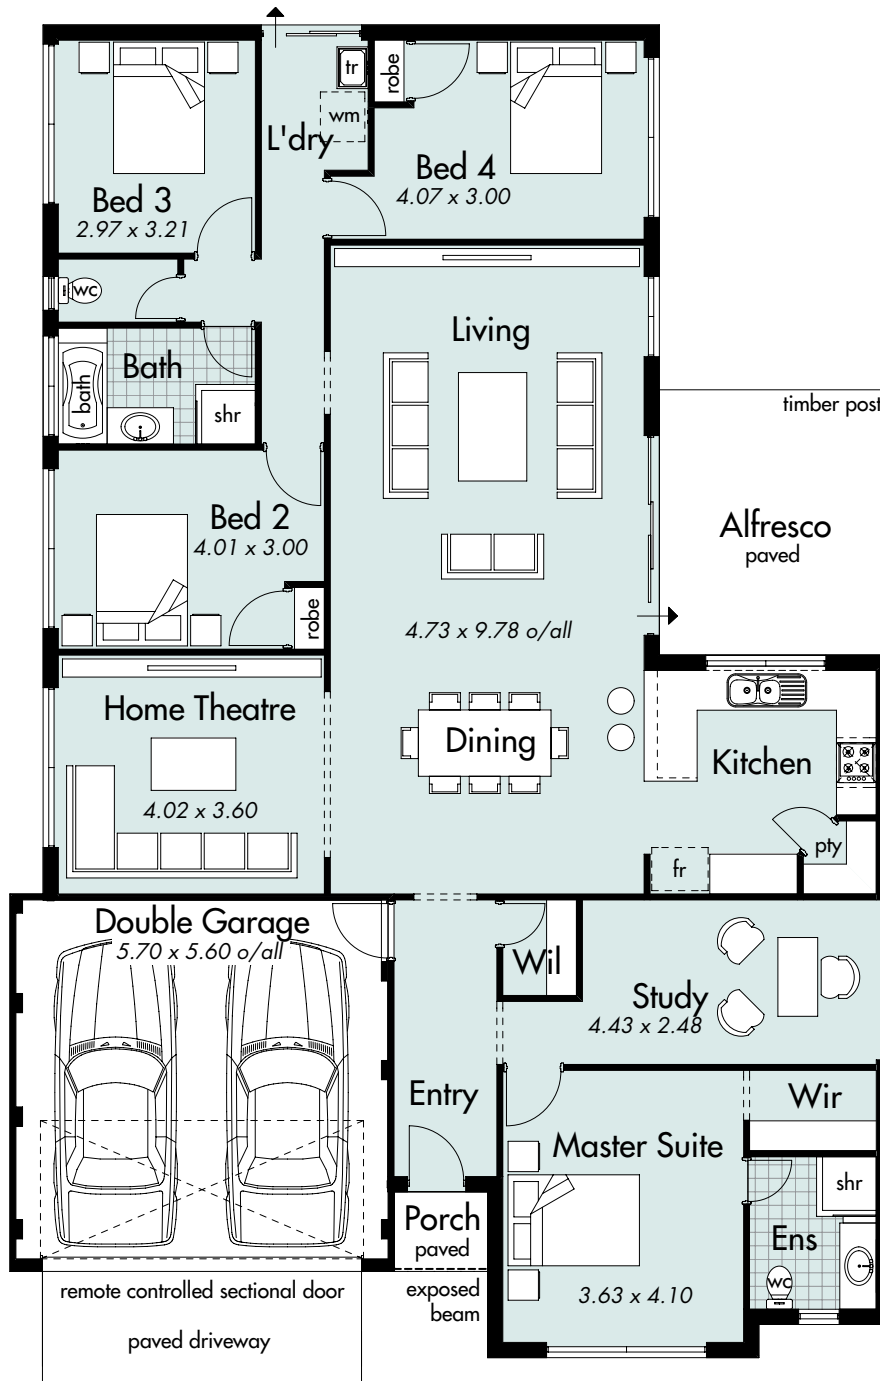

THE TRIBUTE

House area 183.07m²
Total area 230.71m²
House width 13.29m
House depth 20.09m

Metro Ph: (08) 9366 0300
South West Ph: (08) 9780 9333
Geraldton Ph: (08) 9921 8835
Display Centre Opening Times
 Monday and Wednesday 2-5pm
 Saturday, Sunday and Public Holidays 1-5pm